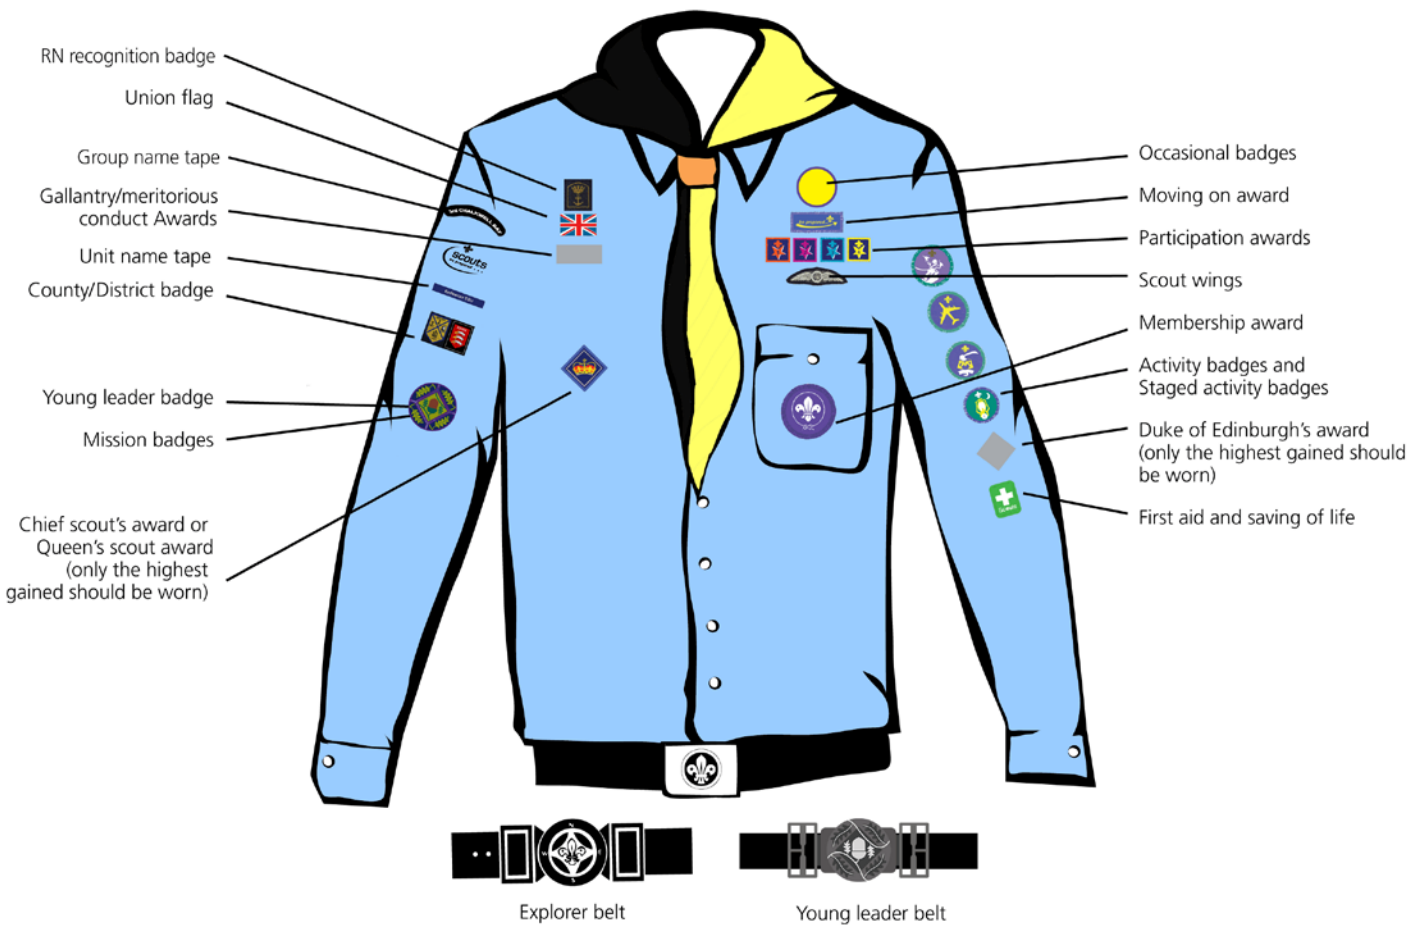

EXPLORER SCOUT UNIFORM

EXPLORER SEA SCOUT UNIFORM:

- Light blue Explorer Scout shirt
- Group scarf
- Black long trousers without turn-ups
- Clean black shoes
- Seaman's cap with *Explorer Sea Scouts* tally band
- Navy blue 'NATO' jumper (winter months only)

3rd CHALKWELL BAY