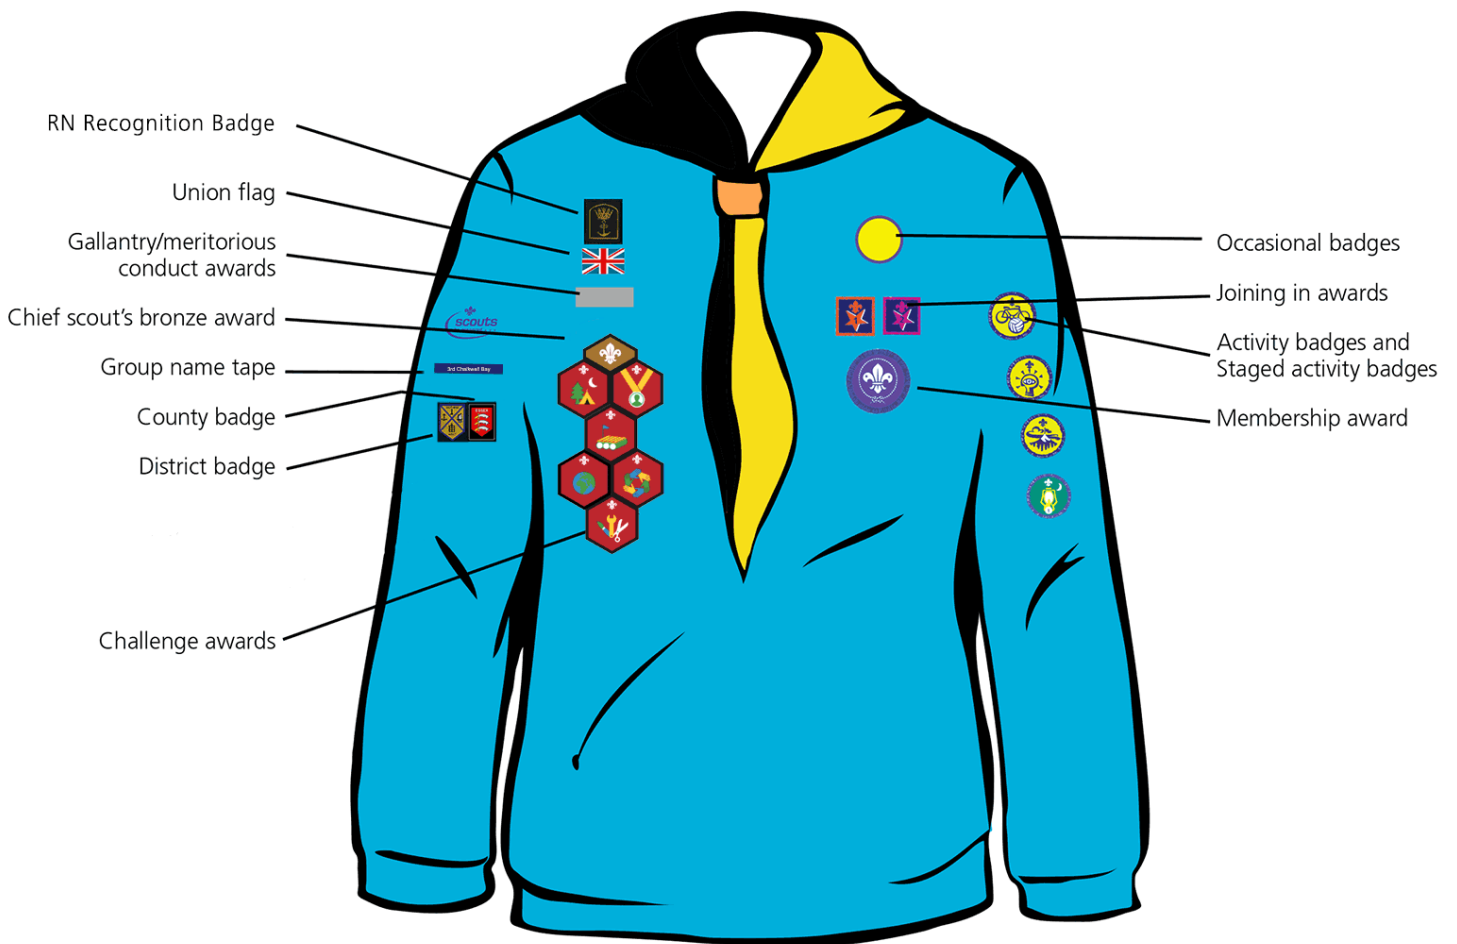

BEAVER SCOUT UNIFORM

BEAVER SCOUT UNIFORM:

Blue Beaver jumper
Group Scarf & woggle
Group T-shirt or navy blue T-shirt
Black/grey trousers
Black/grey socks
Black shoes

3rd CHALKWELL BAY